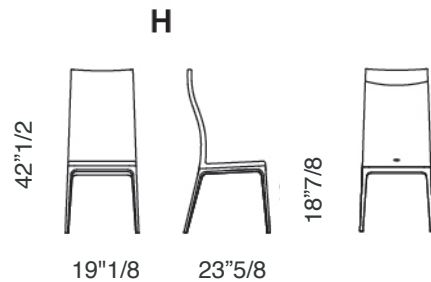

### *Description*

Chair with or without arms with frame in natural beech (F1), Canaletto walnut (FNC), wengè (FW), matt white (OP7) or black (OP17) stained beech.

Cover in fabric, soft leather or synthetic leather as per sample card. The cover is not removable.

### *Dimensions*

Arcadia Chair (H): 19"1/8W x 23"5/8D x 42"1/2H