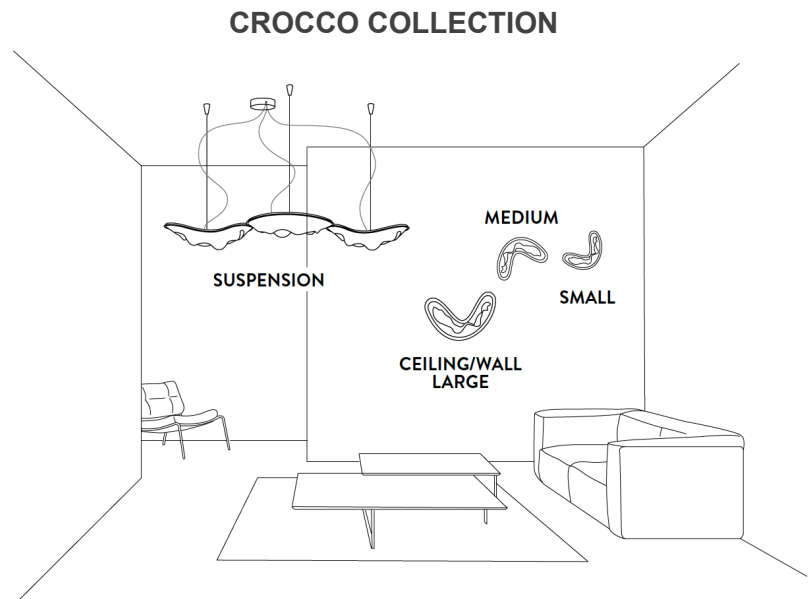

Crocco

Design: Nigel Coates

Description

Wall or ceiling lamp composed of a stainless steel frame and a Lentiflex® diffuser, printed in various shades. Available in three different sizes and in three-module suspension lamp version. Made in Italy.

Finishes and materials

Frame: Stainless steel.

Diffuser: Lentiflex®

■ YELLOW ■ PINK ■ GREY
■ RED ■ SAND ■ SKY ■ LEMON

(For more specifications, please refer to “Finishes & Materials”)

Crocco

Dimensions

A: 8"7/8W x 4"3/4D x 14"3/4H

B: 10"3/8W x 5"1/8D x 17"3/8H

C: 12"W x 5"5/8D x 20"H

Light source:

A: LED: 15W -220Vac/12Vdc
1200 Lumen - 2700 Kelvin

B: LED: 18W -220Vac/12Vdc
1400 Lumen - 2700 Kelvin

C: LED: 20W - 220Vac/12Vdc
1600 Lumen - 2700 Kelvin