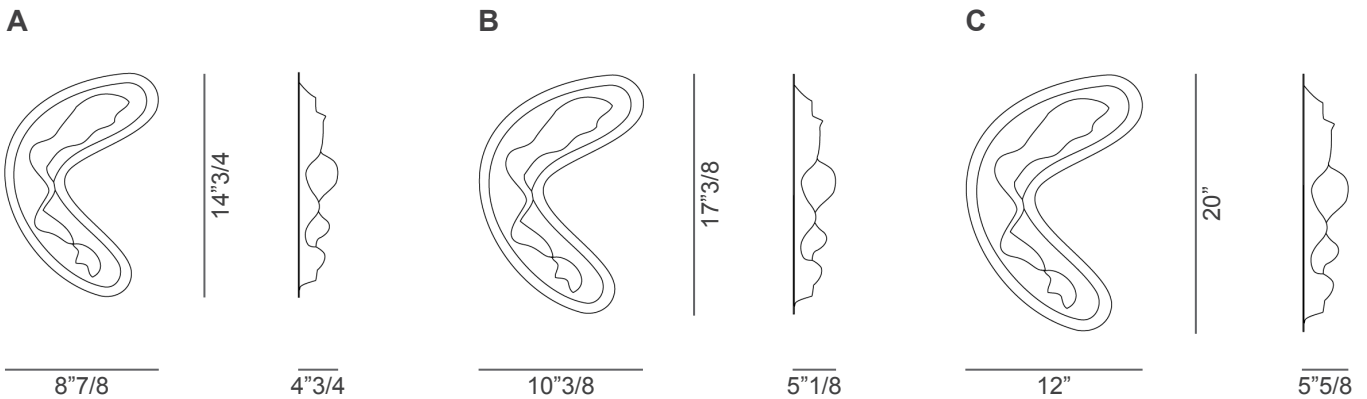

Finishes and materials

Frame: Stainless steel.

Diffuser: Lentiflex®

■ YELLOW ■ PINK ■ GREY
■ RED ■ SAND ■ SKY ■ LEMON

(For more specifications, please refer to “Finishes & Materials”)

Crocco

Dimensions

A: 8"7/8W x 4"3/4D x 14"3/4H

B: 10"3/8W x 5"1/8D x 17"3/8H

C: 12"W x 5"5/8D x 20"H

Light source:

A: LED: 15W -220Vac/12Vdc
1200 Lumen - 2700 Kelvin

B: LED: 18W -220Vac/12Vdc
1400 Lumen - 2700 Kelvin

C: LED: 20W - 220Vac/12Vdc
1600 Lumen - 2700 Kelvin