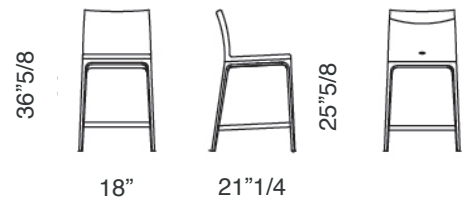

Arcadia Sgabello

Description

Stool with frame in natural beech (F1), Canaletto walnut (FNC), wengè (FW), matt white (OP7) or black (OP17) stained beech.

Cover in fabric, soft leather or synthetic leather as per sample card. The cover is not removable.

Dimensions

Arcadia Stool 1: 18"W x 22"1/4D x 41"H. SH: 30"

Arcadia Stool 2: 18"W x 21"1/4D x 36"5/8H. SH: 25"5/8

A

B

Finishes and materials

Base: Natural beech (F1), Canaletto walnut (FNC), wengè (FW), matt white (OP7) or black (OP17) stained beech.