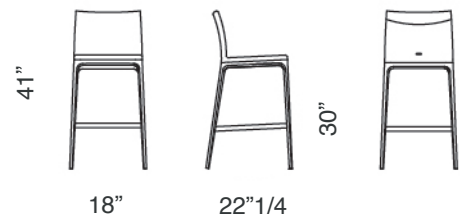

Arcadia Sgabello

Description

Stool with frame in natural beech (F1), Canaletto walnut (FNC), wengè (FW), matt white (OP7) or black (OP17) stained beech.

Cover in fabric, soft leather or synthetic leather as per sample card. The cover is not removable.

Dimensions

Arcadia Stool 1: 18"W x 22"1/4D x 41"H. SH: 30"

Arcadia Stool 2: 18"W x 21"1/4D x 36"5/8H. SH: 25"5/8

A

B

Finishes and materials

Base: Natural beech (F1), Canaletto walnut (FNC), wengè (FW), matt white (OP7) or black (OP17) stained beech.