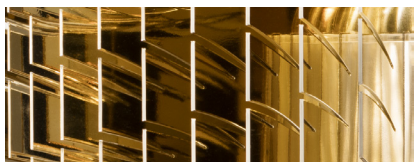

Product: Aria Suspension Lamp

DIFFUSER

Cristalflex® / Lentiflex®

■ GOLD

Cristalflex®

Lentiflex®