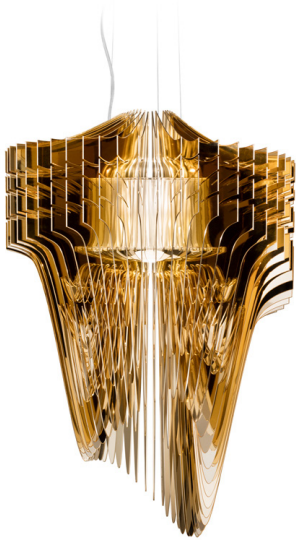

Product: Aria Suspension Lamp

DIFFUSER

Cristalflex® / Lentiflex®

■ GOLD

Cristalflex®

Lentiflex®