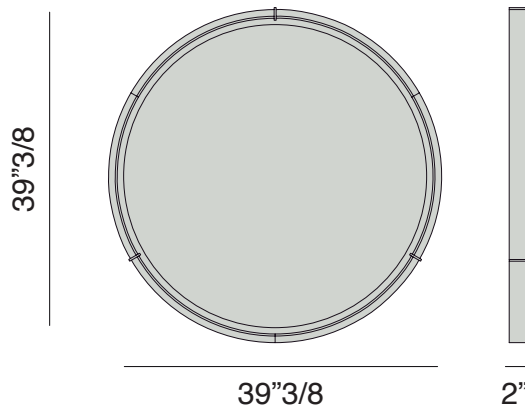

Levante

Design: E. Garbin - M. Dell'Orto

Description

Bevelled wall mirror. Frame in solid canaletta walnut with brushed bronzed brass inserts.

Dimensions

Ø 39"3/8 x 2"D

Finishes and materials

Frame: Solid canaletta walnut or matt lacquered wood
Inserts: Brushed bronzed brass