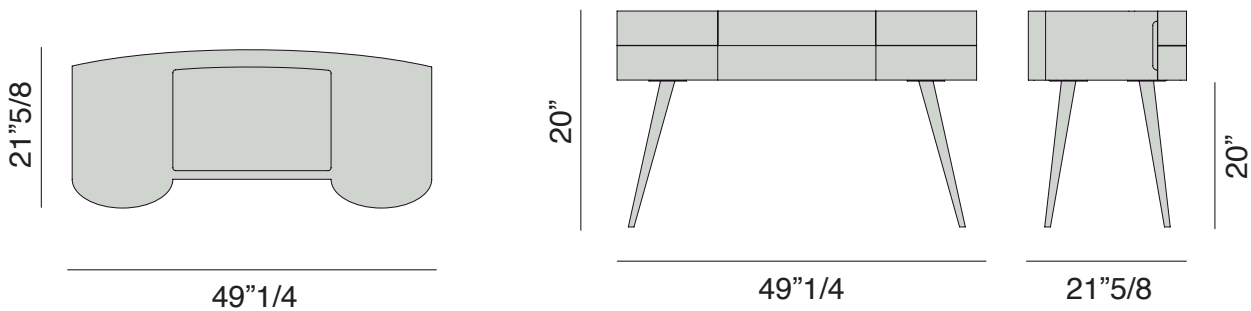

### Description

Desk or vanity in canaletta walnut with 5 drawers and Cuoietto leather insert on the top. Conical legs in brushed bronzed brass.

### Dimensions

49"1/4W x 21"5/8D x 29"1/2H