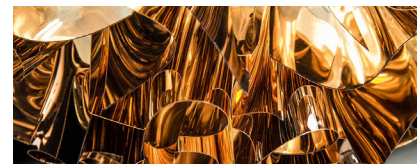

Product: Veli Suspension Lamp

DIFFUSER

Goldflex® / Steelflex® / Copperflex®

■ GOLD

■ SILVER

■ COPPER

Goldflex®

Steelflex®