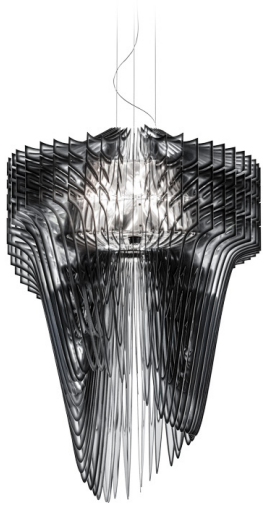

Product: Aria XL Suspension Lamp

DIFFUSER

Cristalflex® / Lentiflex®

■ BLACK FADE

Cristalflex®

Lentiflex®