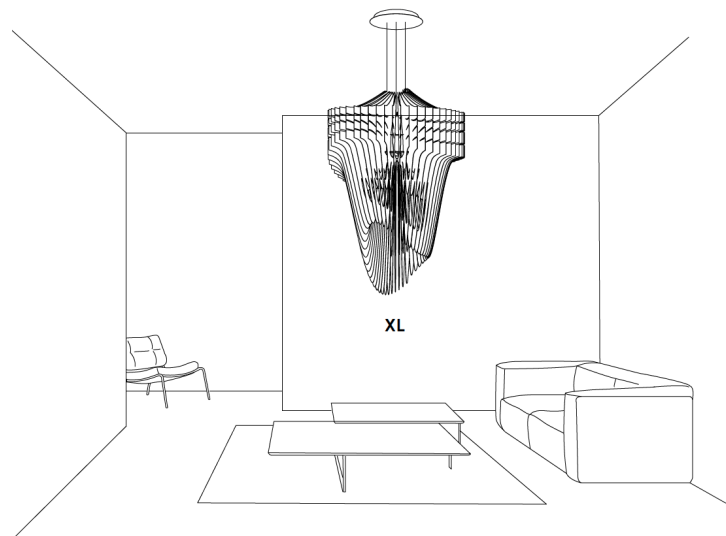

ARIA XL COLLECTION

NOTE: 19ft (aprox.) cable kit must be ordered with lamp purchase.
Multiple installation kit on request.

(For more specifications, please refer to "Finishes & Materials")