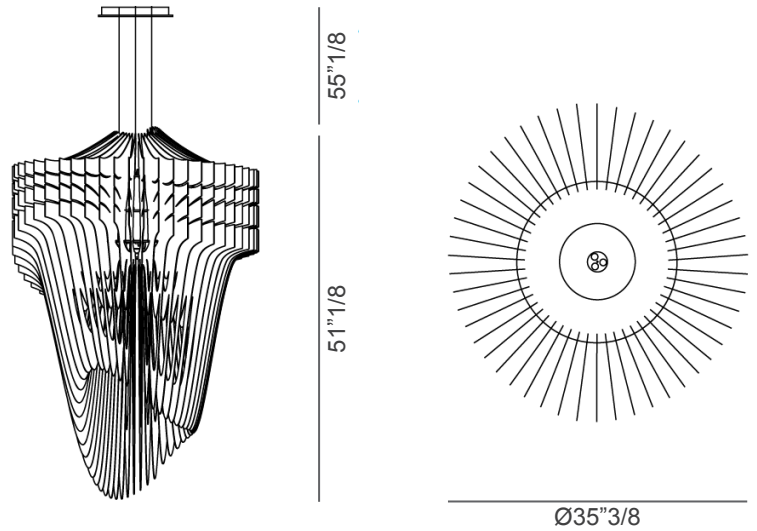

## Aria XL

### Dimensions

Ø35"3/8 x 51"1/8H

Cables and canopy height: 55"1/8

Canopy detail