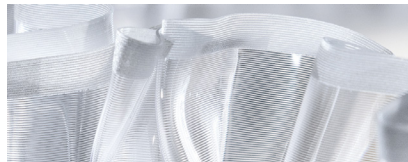

Product: Chantal Suspension Lamp

DIFFUSER

Lentiflex® / Cristalflex®

ORANGE BLUE WHITE

Cristalflex®

Lentiflex®