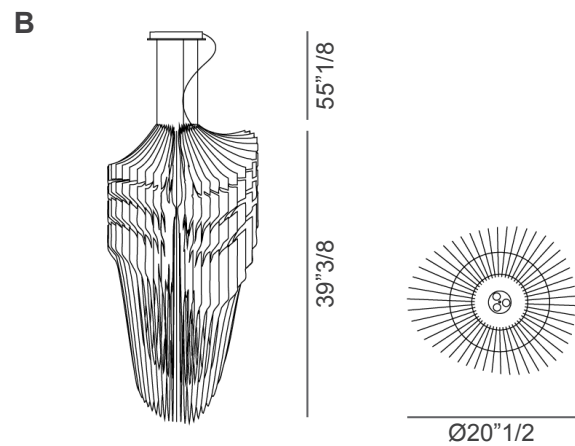

Avia

Design: Zaha Hadid

Description

Suspension lamp composed of 50 Cristalflex® layers with white shaded edges surrounding the central light source in Lentiflex®. Avia brings the grandeur of large-scale buildings to a quotidian lamp, integrating technical, voluminous forms with innovative lighting technology. Available in 4 sizes and in a white shaded version. Made in Italy.

Finishes and materials

Diffuser: Cristalflex® / Lentiflex®

■ WHITE FADE

(For more specifications, please refer to “Finishes & Materials”)

Avia

Dimensions

A: Ø17"3/4 x 33"1/2H

B: Ø20"1/2 x 39"3/8H

C: Ø23"5/8 x 47"1/4H

D: Ø29"1/2 x 55"1/8H

Cables and canopy height: 55"1/8

(For more specifications, please refer to "Finishes & Materials")

Avia

Light source:

- A:** 2 X E26 - 12W LED Filament - Dimmable _____ 
+ 1 X E26 - 11W Spot LED - Dimmable _____ 
- B:** 3 X E26 - 12W LED Filament - Dimmable _____ 
+ 1 X E26 - 11W Spot LED - Dimmable _____ 
- C:** 4 X E26 - 12W LED Filament - Dimmable _____ 
+ 1 X E26 - 16W Spot LED - Dimmable _____ 
- D:** 6 X E26 - 12W LED Filament - Dimmable _____ 
+ 1 X E26 - 16W Spot LED - Dimmable _____ 