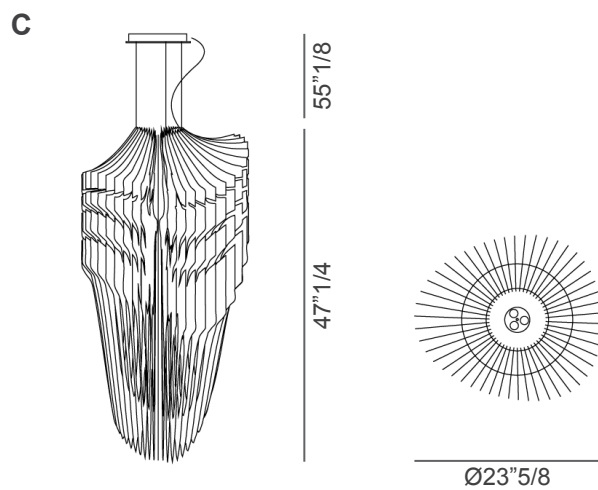

Avia

Design: Zaha Hadid

Description

Suspension lamp composed of 50 Cristalflex® layers with white shaded edges surrounding the central light source in Lentiflex®. Avia brings the grandeur of large-scale buildings to a quotidian lamp, integrating technical, voluminous forms with innovative lighting technology. Available in 4 sizes and in a white shaded version. Made in Italy.

Finishes and materials

Diffuser: Cristalflex® / Lentiflex®

■ WHITE FADE

(For more specifications, please refer to “Finishes & Materials”)

Avia

Dimensions

A: Ø17"3/4 x 33"1/2H

B: Ø20"1/2 x 39"3/8H

C: Ø23"5/8 x 47"1/4H

D: Ø29"1/2 x 55"1/8H

Cables and canopy height: 55"1/8

(For more specifications, please refer to "Finishes & Materials")

Avia

Light source:

- A:** 2 X E26 - 12W LED Filament - Dimmable _____ 
+ 1 X E26 - 11W Spot LED - Dimmable _____ 
- B:** 3 X E26 - 12W LED Filament - Dimmable _____ 
+ 1 X E26 - 11W Spot LED - Dimmable _____ 
- C:** 4 X E26 - 12W LED Filament - Dimmable _____ 
+ 1 X E26 - 16W Spot LED - Dimmable _____ 
- D:** 6 X E26 - 12W LED Filament - Dimmable _____ 
+ 1 X E26 - 16W Spot LED - Dimmable _____ 