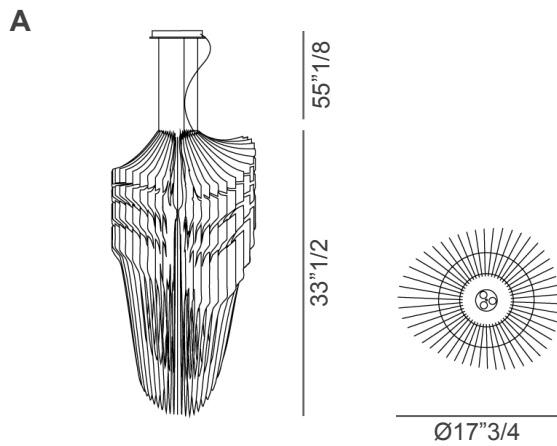

Avia

Design: Zaha Hadid

Description

Suspension lamp composed of 50 Cristalflex® layers with white shaded edges surrounding the central light source in Lentiflex®. Avia brings the grandeur of large-scale buildings to a quotidian lamp, integrating technical, voluminous forms with innovative lighting technology. Available in 4 sizes and in a white shaded version. Made in Italy.

Finishes and materials

Diffuser: Cristalflex® / Lentiflex®

■ WHITE FADE

(For more specifications, please refer to “Finishes & Materials”)

Avia

Dimensions

A: Ø17"3/4 x 33"1/2H

B: Ø20"1/2 x 39"3/8H

C: Ø23"5/8 x 47"1/4H

D: Ø29"1/2 x 55"1/8H

Cables and canopy height: 55"1/8

(For more specifications, please refer to "Finishes & Materials")

Avia

Light source:

- A:** 2 X E26 - 12W LED Filament - Dimmable _____ 
+ 1 X E26 - 11W Spot LED - Dimmable _____ 
- B:** 3 X E26 - 12W LED Filament - Dimmable _____ 
+ 1 X E26 - 11W Spot LED - Dimmable _____ 
- C:** 4 X E26 - 12W LED Filament - Dimmable _____ 
+ 1 X E26 - 16W Spot LED - Dimmable _____ 
- D:** 6 X E26 - 12W LED Filament - Dimmable _____ 
+ 1 X E26 - 16W Spot LED - Dimmable _____ 