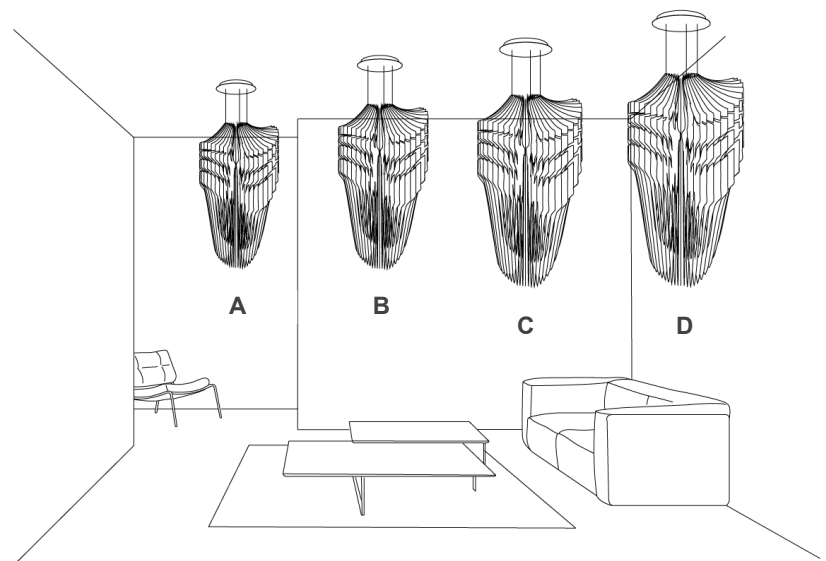

Avia

Design: Zaha Hadid

Description

Suspension lamp composed of 50 Cristalflex® layers with white shaded edges surrounding the central light source in Lentiflex®. Avia brings the grandeur of large-scale buildings to a quotidian lamp, integrating technical, voluminous forms with innovative lighting technology. Available in 4 sizes and in a white shaded version. Made in Italy.

Finishes and materials

Diffuser: Cristalflex® / Lentiflex®

■ WHITE FADE

(For more specifications, please refer to “Finishes & Materials”)

Avia

Dimensions

A: Ø17"3/4 x 33"1/2H

B: Ø20"1/2 x 39"3/8H

C: Ø23"5/8 x 47"1/4H

D: Ø29"1/2 x 55"1/8H

Cables and canopy height: 55"1/8

(For more specifications, please refer to "Finishes & Materials")

Avia

Light source:

- A:** 2 X E26 - 12W LED Filament - Dimmable _____ 
+ 1 X E26 - 11W Spot LED - Dimmable _____ 
- B:** 3 X E26 - 12W LED Filament - Dimmable _____ 
+ 1 X E26 - 11W Spot LED - Dimmable _____ 
- C:** 4 X E26 - 12W LED Filament - Dimmable _____ 
+ 1 X E26 - 16W Spot LED - Dimmable _____ 
- D:** 6 X E26 - 12W LED Filament - Dimmable _____ 
+ 1 X E26 - 16W Spot LED - Dimmable _____ 

AVIA COLLECTION

NOTE: 19ft (aprox.) cable kit must be ordered with lamp purchase.
Multiple installation kit on request.

(For more specifications, please refer to "Finishes & Materials")