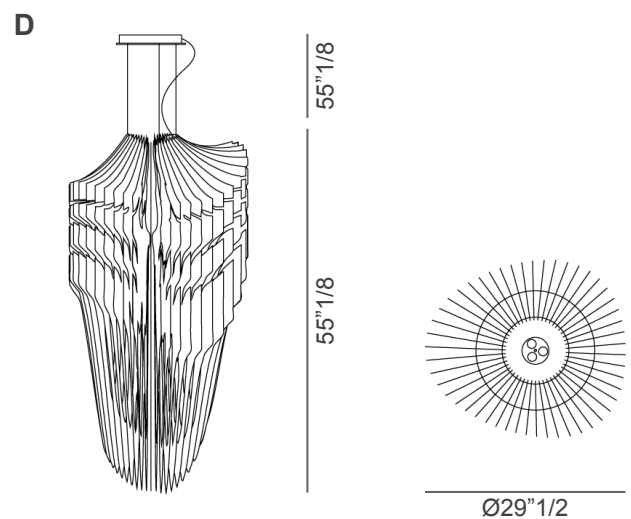

Avia

Design: Zaha Hadid

Description

Suspension lamp composed of 50 Cristalflex® layers with white shaded edges surrounding the central light source in Lentiflex®. Avia brings the grandeur of large-scale buildings to a quotidian lamp, integrating technical, voluminous forms with innovative lighting technology. Available in 4 sizes and in a white shaded version. Made in Italy.

Finishes and materials

Diffuser: Cristalflex® / Lentiflex®

■ WHITE FADE

(For more specifications, please refer to “Finishes & Materials”)

Avia

Dimensions

A: Ø17"3/4 x 33"1/2H

B: Ø20"1/2 x 39"3/8H

C: Ø23"5/8 x 47"1/4H

D: Ø29"1/2 x 55"1/8H

Cables and canopy height: 55"1/8

(For more specifications, please refer to "Finishes & Materials")

Avia

Light source:

- A:** 2 X E26 - 12W LED Filament - Dimmable _____ 
+ 1 X E26 - 11W Spot LED - Dimmable _____ 
- B:** 3 X E26 - 12W LED Filament - Dimmable _____ 
+ 1 X E26 - 11W Spot LED - Dimmable _____ 
- C:** 4 X E26 - 12W LED Filament - Dimmable _____ 
+ 1 X E26 - 16W Spot LED - Dimmable _____ 
- D:** 6 X E26 - 12W LED Filament - Dimmable _____ 
+ 1 X E26 - 16W Spot LED - Dimmable _____ 