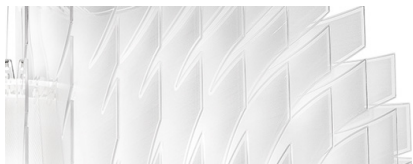

Product: Avia Suspension Lamp

DIFFUSER

Cristalflex® / Lentiflex®

■ WHITE FADE

Cristalflex®

Lentiflex®