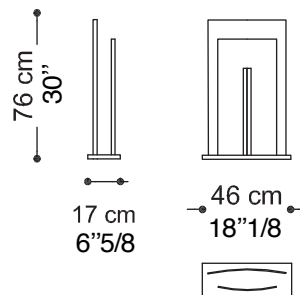

Vela

Description

Table lamp with PVC/Silver lampshade.

Dimensions

18"1/8W x 6"5/8D x 30"H

Finishes and materials

Structure: PVC/Silver