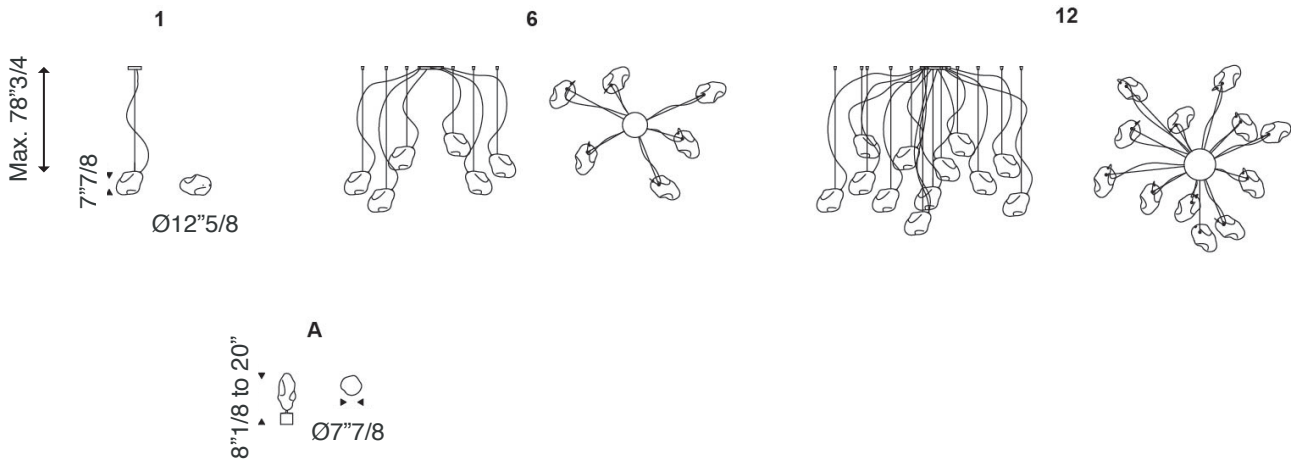

Cloud

Description

pendant, suspension lamps or table lamp with lampshade in Iride glass or smoked grey glass.

Suspension lamp compositions with 6 or 12 lampshades are available, in which each pendant can be placed in different positions within the cable length (78"3/4 max.).

Dimensions

Pendant: Ø12"5/8 x 7"7/8H + 78"3/4H of tensors and canopy

Table Lamp: Ø7"7/8 x 8"1/8 to 20"H

Suspension Lamp - 6 Pendants

Suspension Lamp - 12 Pendants

Finishes and materials

Base: Satin nickel.

Lampshade: Table lamp with lampshade in Iride glass and satin Nickel base. Ceiling lamp with lampshade in Iride glass or smoked grey glass.