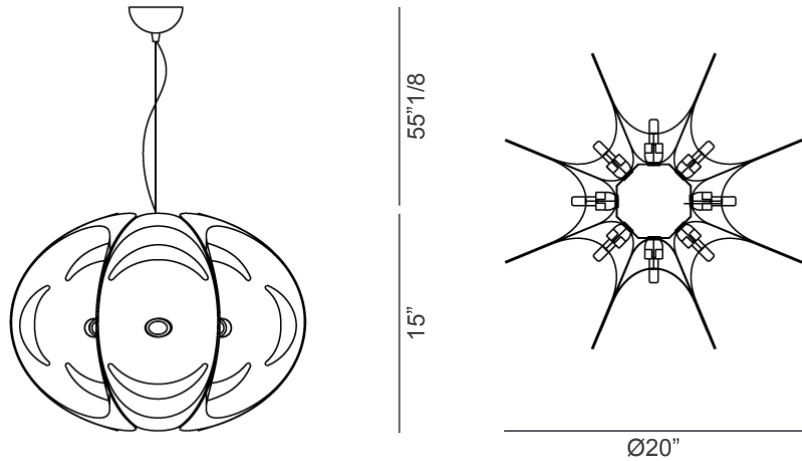

Atlante

Design: Nigel Coates

Description

Suspension lamp with diffuser composed of many layers of Cristalflex®, with fumé finish. Also available in table or floor version. Made in Italy.

Finishes and materials

Diffuser: Cristalflex®

■ FUMÉ

(For more specifications, please refer to “Finishes & Materials”)

Atlante

Dimensions

Ø20" x 33"1/2H

Cables and canopy height: 55"1/8

Canopy detail

Light source:

 8 X E12 - 15W max IBC/C

(For more specifications, please refer to "Finishes & Materials")