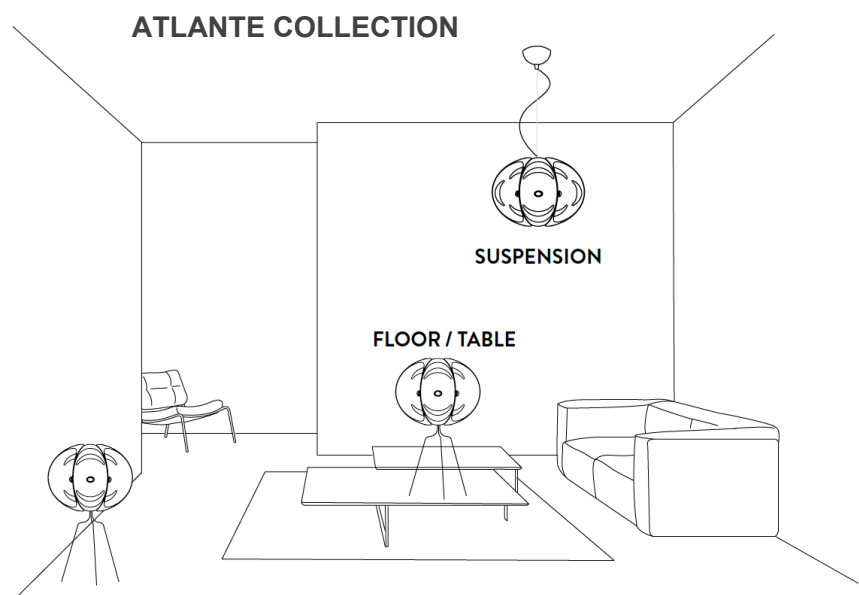

(For more specifications, please refer to "Finishes & Materials")