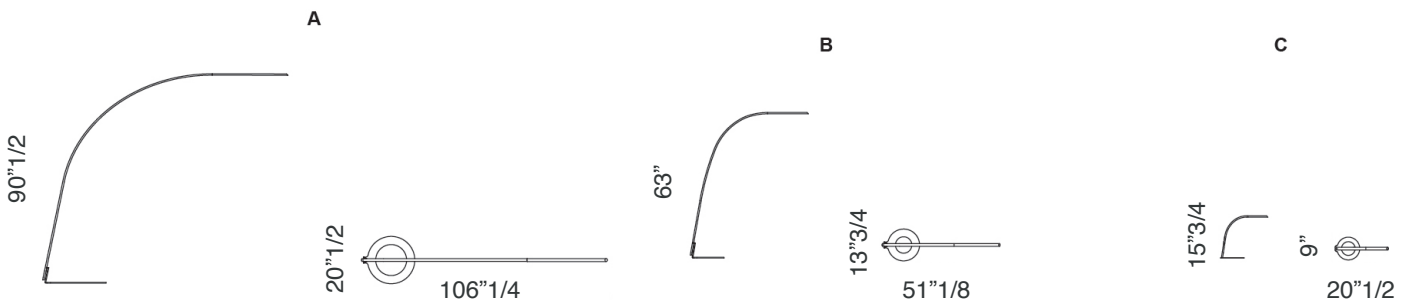

Lampo

Description

Floor and table lamp in Titanium (GFM11), black (GFM73) or graphite (GFM69) embossed lacquered steel frame.

2 intensity led lights. Led included.

Dimensions

Lampo Floor Lamp A: 106"1/4W x 20"1/2D x 90"1/2H

Lampo Floor Lamp B: 51"1/8W x 13"3/4D x 63"H

Lampo Table Lamp C: 20"1/2W x 9"D x 15"3/4H

Finishes and materials

Frame: Titanium (GFM11), black (GFM73) or graphite (GFM69) embossed lacquered steel frame.

(For more specifications, please refer to "Finishes & Materials")