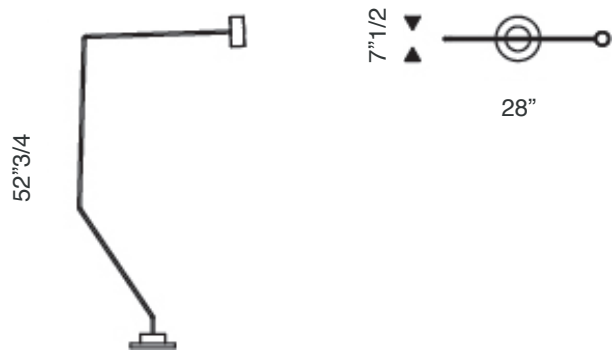

Thor

Description

Floor lamp with frame in satin bronze steel (15) and matt black (OP17) painted steel base. Bulb not included.

Dimensions

Thor Floor Lamp: 28"W x 7"1/2"D x 52"3/4"H

Finishes and materials

Base: Satin bronze steel (15) and matt black (OP17) painted steel.