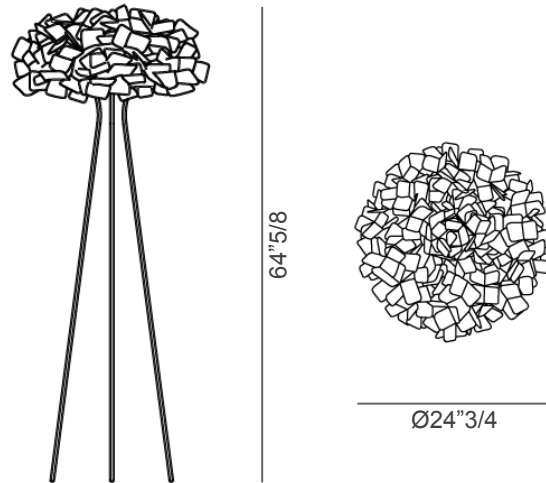

Clizia

Design: Adriano Rachele

Description

Floor lamp with diffuser consisting of interlocked squares in Opalflex® + colored Lentiflex® or Cristalflex Fumé®, that create a perfect balance of transparencies and reflections. With MagneticSystem®, for easy installation and cleaning and three white metallic legs. Also available in ceiling/wall, suspension, table or battery powered table versions. Made in Italy.

Finishes and materials

Diffuser: Opalflex® / Lentiflex® / Cristalflex Fumé®

■ BLACK □ WHITE ■ PURPLE

□ FUMÉ

(For more specifications, please refer to “Finishes & Materials”)

Clizia

Dimensions

Ø24"3/4 x 64"5/8H

Light source:

 3 X E26 - 12W LED Filament

CLIZIA COLLECTION

(For more specifications, please refer to "Finishes & Materials")