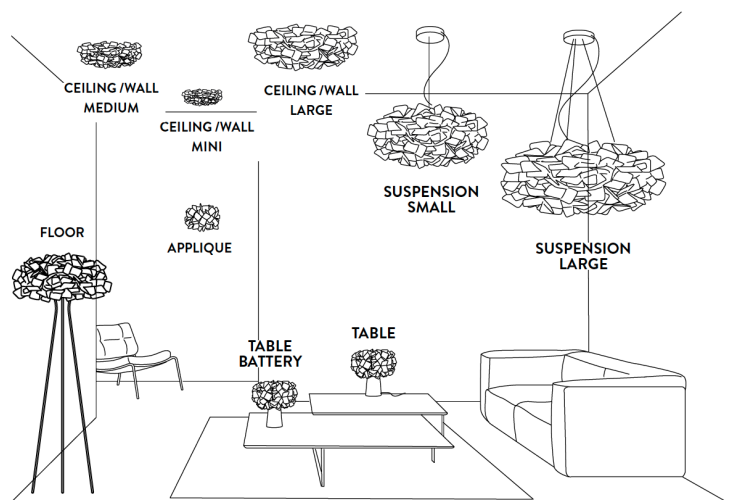

Light source:

 3 X E26 - 12W LED Filament

CLIZIA COLLECTION

(For more specifications, please refer to "Finishes & Materials")