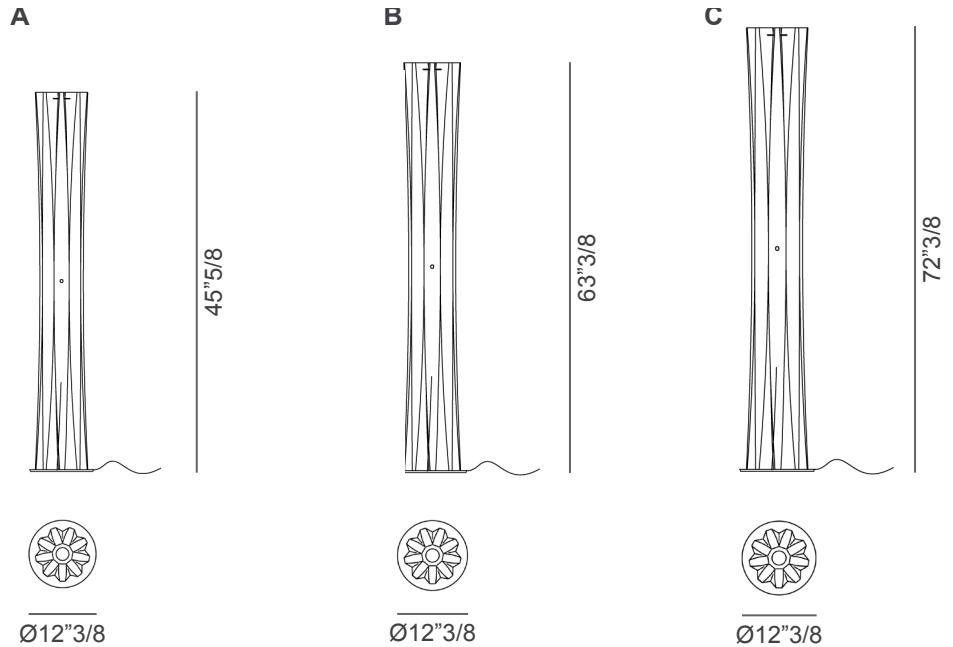

Bach

Design: Francesco Piretti

Description

Floor lamp with white Opalflex® diffuser and stainless steel base. Available in various heights and sizes, that when grouped together, create welcoming nooks filled with warm chromatics. Made in Italy.

Finishes and materials

Base: Stainless Steel

Diffuser: Opalflex®

WHITE

(For more specifications, please refer to “Finishes & Materials”)

Bach

Dimensions

A: Ø12"3/8 x 45"5/8H

B: Ø12"3/8 x 63"3/8H

C: Ø12"3/8 x 72"3/8H

Light source:

A: 2 X E26 - 12W LED Filament 

B: 3 X E26 - 12W LED Filament - Dimmable 

C: 3 X E26 - 12W LED Filament - Dimmable 

(For more specifications, please refer to "Finishes & Materials")