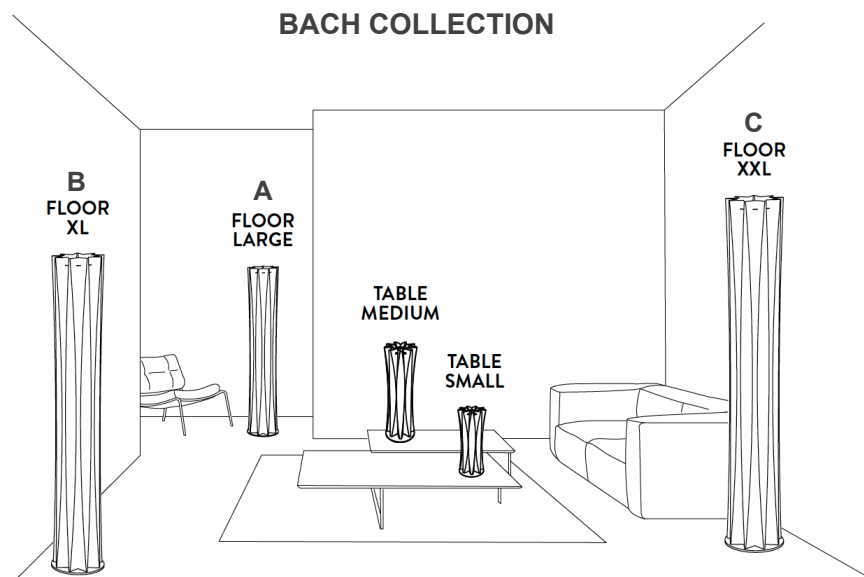

Bach

Design: Francesco Piretti

Description

Floor lamp with white Opalflex® diffuser and stainless steel base. Available in various heights and sizes, that when grouped together, create welcoming nooks filled with warm chromatics. Made in Italy.

Finishes and materials

Base: Stainless Steel

Diffuser: Opalflex®

WHITE

(For more specifications, please refer to “Finishes & Materials”)

Bach

Dimensions

A: Ø12"3/8 x 45"5/8H

B: Ø12"3/8 x 63"3/8H

C: Ø12"3/8 x 72"3/8H

Light source:

A: 2 X E26 - 12W LED Filament 

B: 3 X E26 - 12W LED Filament - Dimmable 

C: 3 X E26 - 12W LED Filament - Dimmable 

(For more specifications, please refer to "Finishes & Materials")