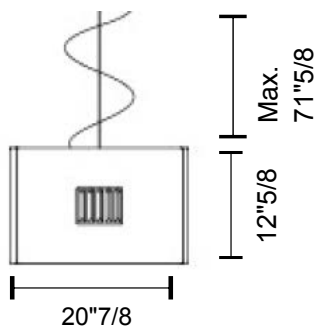

Asura

Design: Stefano Bottino

Description

A suspension lamp made of white or gold painted metal. With Swarovski crystals.

Dimensions

Ø20"7/8 x 12"5/8H

Light Bulb:
Max 3x60W G9 + 1x75W GU10 230V

Finishes and materials