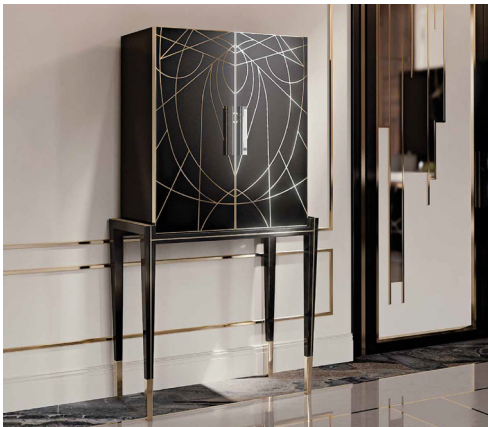

Belle Epoque Cupboard

Description

Cupboard with structure in shiny lacquered wood. Two doors in shiny lacquered glass, standard colour, with gold engravings. Decorations and feet in gold finish metal. Handles in glazed gold finish metal.

Dimensions

35"7/8W x 17"3/4D x 67"H

Finishes and materials

Structure: Shiny lacquered wood
Door: Shiny lacquered glass with gold engravings
Decorations and handles: gold finish metal

(For more specifications, please refer to "Finishes & Materials")