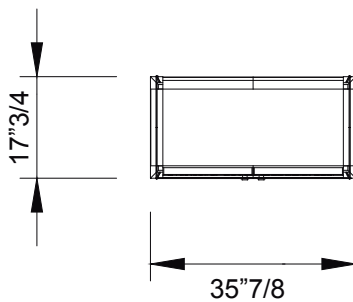

Belle Epoque Cupboard

Description

Cupboard with structure in shiny lacquered wood. Two doors in shiny lacquered glass, standard colour, with gold engravings. Decorations and feet in gold finish metal. Handles in glazed gold finish metal.

Dimensions

35"7/8W x 17"3/4D x 67"H

Finishes and materials

Structure: Shiny lacquered wood
Door: Shiny lacquered glass with gold engravings
Decorations and handles: gold finish metal

(For more specifications, please refer to "Finishes & Materials")