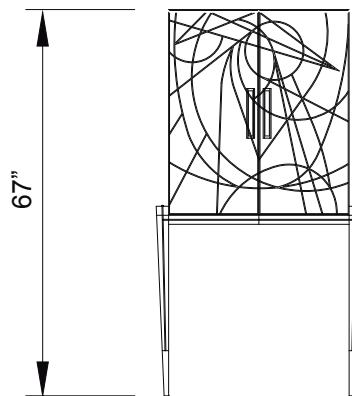

Belle Epoque Cupboard

Description

Cupboard with structure in shiny lacquered wood. Two doors in shiny lacquered glass, standard colour, with gold engravings. Decorations and feet in gold finish metal. Handles in glazed gold finish metal.

Dimensions

35"7/8W x 17"3/4D x 67"H

Finishes and materials

Structure: Shiny lacquered wood
Door: Shiny lacquered glass with gold engravings
Decorations and handles: gold finish metal

(For more specifications, please refer to "Finishes & Materials")