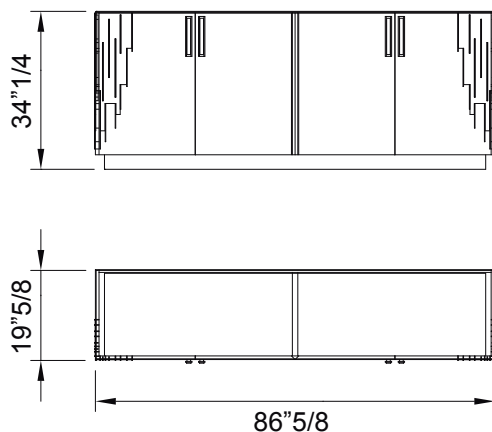

## Belle Epoque Sideboard

### *Description*

Sideboard with wooden structure shiny lacquered Latte, Nero Beluga, Fumo or Henné color. Sides with shaped decorations in shiny lacquered wood, contrasting color. Plinth in antiqued dark brass finish. 4 doors with metal handles in glazed gold finish and glass details, same color of the decorations. Internal shelves in transparent glass.

### *Dimensions*

86"5/8W x 19"5/8D x 34"1/4H

*Combinations available on request:*

- Structure shiny lacquered Latte color and shaped decorations shiny lacquered Nero Beluga color.
- Structure shiny lacquered Nero Beluga color and shaped decorations shiny lacquered Fumo color.
- Structure shiny lacquered Fumo color and shaped decorations shiny lacquered Latte color.
- Structure shiny lacquered Henné color and shaped decorations shiny lacquered Nero Beluga color.