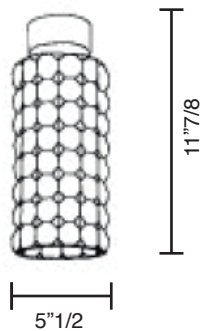

Polar

Description

Ceiling lamp made of chrome-plated metal with Swarovski crystals.

Dimensions

Ø5"1/2 x 11"7/8H

Light Bulb:
Max 6x60W G9 230V

Finishes and materials

Chrome-plated metal.
Swarovski crystals