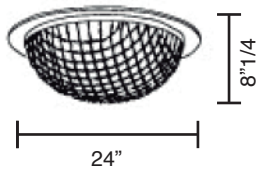

Reflex

Description

Chrome-plated metal wall lamp with: glass, mirror and Swarovski crystals.

Dimensions

Ø24" x 8"1/4H

Light Bulb:
Max 15x20W Energy Saving
disponibile/available LED 15x2,2W
200lm/2700k G4 12V 230V/120V