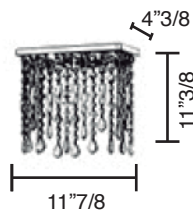

Gilda

Description

Wall Lamp in chrome-plated metal with transparent or black Swarovski crystals.

Dimensions

11"7/8W x 4"3/8D x 11"3/8H

Light Bulb:
Max 2x60W G9 230V

Finishes and materials

Chrome-plated metal.
Swarovski crystals: Transparent or black