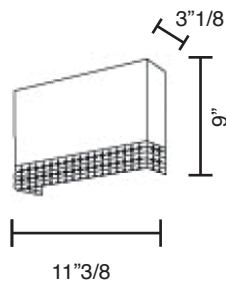

## *Description*

A wall lamp with a Sahara, Black or Autumn stone veneer. Chrome-plated metal fittings and Swarovski crystals.

## *Dimensions*

11"3/8W x 3"1/8D x 9"H

Light Bulb:  
Max 2x60W G9 110V