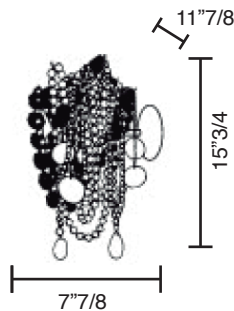

Bijoux

Design: JVL / Joe Velluto

Description

Wall lamp covered by necklaces and pendants made of glass, chrome plated metal, crystals and Swarovski crystals.

Dimensions

7"7/8W x 11"7/8D x 15"3/4H

Light Bulb:
Max 1x105W HES E27 230V