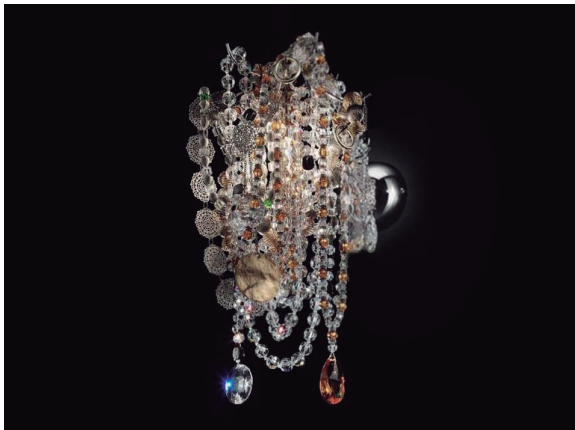

Bijoux

Design: JVL / Joe Velluto

Description

Wall lamp covered by necklaces and pendants made of glass, chrome plated metal, crystals and Swarovski crystals.

Dimensions

7"7/8W x 11"7/8D x 15"3/4H

Light Bulb:
Max 1x105W HES E27 230V

Finishes and materials

Chrome-plated metal.
Swarovski crystal and glass.