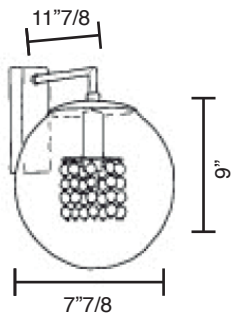

## Post

### *Description*

Murano glass wall lamp with Swarovski crystals and chrome metal fittings.

### *Dimensions*

7"7/8W x 11"7/8D x 9"H

Light Bulb:  
Max 1x48W G9 230V