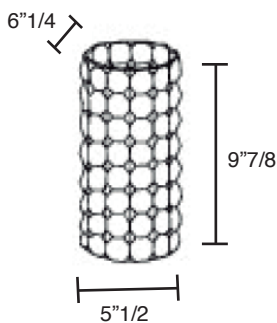

Polar

Description

Chrome-plated metal wall lamp with Swarovski crystals.

Dimensions

Polar 01A: 5"1/2W x 6"1/4D x 9"7/8H

Light Bulbs:
Max 1x60W G9 230V

Finishes and materials

Chrome-plated metal.
Swarovski crystals