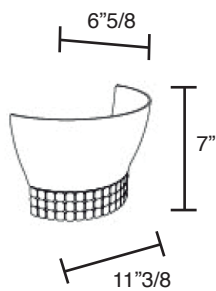

### *Description*

A wall lamp made of black or white painted aluminium. With chrome metal fittings and Swarovski crystals.

### *Dimensions*

11<sup>3</sup>/<sub>8</sub>W x 6<sup>5</sup>/<sub>8</sub>D x 7"H

Light Bulbs:  
Max 2x60W G9 230V