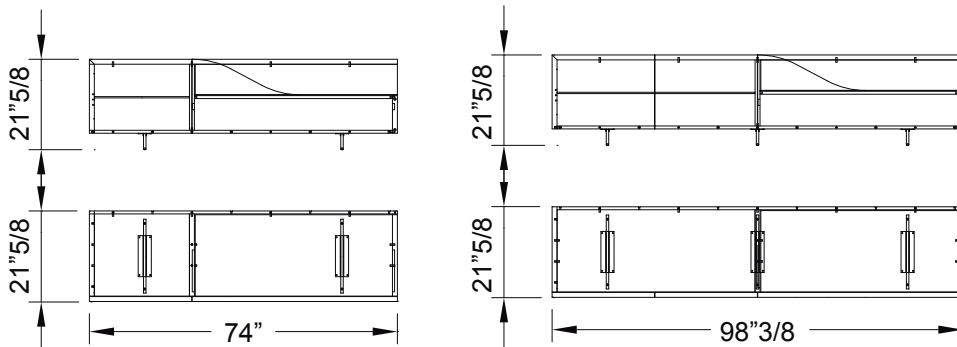

Segno

Sideboard

Description

Sideboard with wooden structure. 1 folding door and 1 door with internal transparent glass shelf. Open space in the same colour of the structure. Legs in transparent glass or in Titanium finish metal.

Dimensions

74"W x 21"5/8D x 21"5/8H

98"3/8W x 21"5/8D x 21"5/8H - 2 doors

Finishes and materials

Structure: Wood

Shelf: Transparent glass

Legs: Transparent glass or in Titanium finish metal

(For more specifications, please refer to "Finishes & Materials")