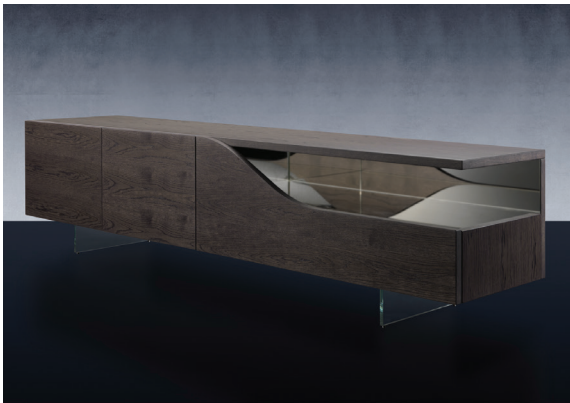

Segno

Sideboard

Description

Sideboard with wooden structure. 1 folding door and 1 door with internal transparent glass shelf. Open space in the same colour of the structure. Legs in transparent glass or in Titanium finish metal.

Dimensions

74"W x 21"5/8D x 21"5/8H

98"3/8W x 21"5/8D x 21"5/8H - 2 doors

Finishes and materials

Structure: Wood

Shelf: Transparent glass

Legs: Transparent glass or in Titanium finish metal

(For more specifications, please refer to "Finishes & Materials")