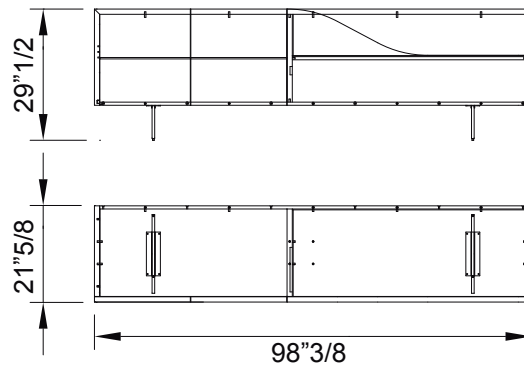

### Sideboard

#### *Description*

Sideboard with wooden structure. 1 folding door and 1 door with internal transparent glass shelf. Open space in the same colour of the structure. Legs in transparent glass or in Titanium finish metal.

#### *Dimensions*

76"3/4W x 21"5/8D x 29"1/2H  
98"3/8W x 21"5/8D x 29"1/2H - 2 doors