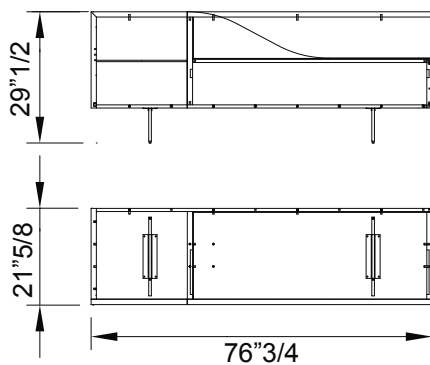

### Sideboard

#### *Description*

Sideboard with wooden structure. 1 folding door and 1 door with internal transparent glass shelf. Open space in the same colour of the structure. Legs in transparent glass or in Titanium finish metal.

#### *Dimensions*

76"3/4W x 21"5/8D x 29"1/2H  
98"3/8W x 21"5/8D x 29"1/2H - 2 doors