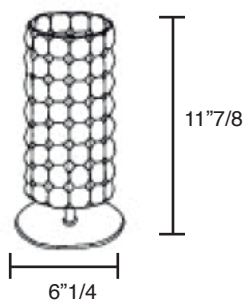

## Polar

### *Description*

Chrome-plated metal table lamp with Swarovski crystals.

### *Dimensions*

Ø6"1/4 x 11"7/8H

**Light Bulb:**  
Max 1x60W G9 230V