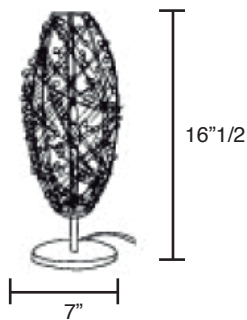

Pot

Description

Chrome-plated metal table lamp with Swarovski crystals.

Dimensions

Ø7" x 16"1/2H

Light Bulb:
Max 1x60W G9 230V

Finishes and materials

Chrome-plated metal.
Swarovski crystals.