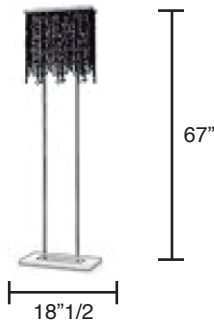

Gilda

Description

Chrome-plated metal floor lamp with transparent Swarovski crystals or black crystals.

Dimensions

18"1/2W x 6"1/4D x 67"H

Light Bulb:
Max 3x60W G9 230V

Finishes and materials

Chrome-plated metal.
Swarovski crystals.
Transparent or black.