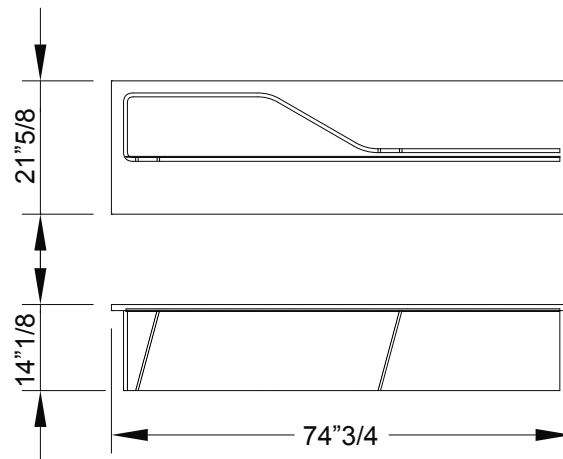

Segno Shelf

Description

Interlocking modular bookcase with wooden structure available in shiny lacquered finish or in Henné Oakwood. Equipped with LED lighting with touch-system.

Dimensions

74"3/4W x 14"1/8D x 21"5/8H