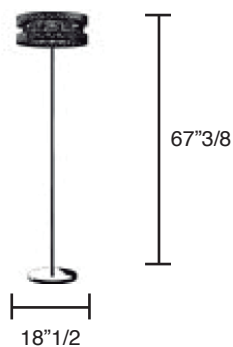

Rend

Description

Floor lamp in varnished metal with Swarovski crystals.
Available in: white, mustard or red version.

Dimensions

Ø18"1/2W x 67"3/8H

Light Bulb:
Max 3x60W G9 230V

Finishes and materials

Varnished metal: red, white, mustard.
Swarovski crystals