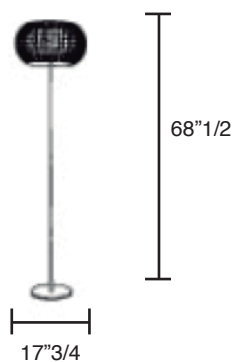

Spirit

Description

Chrome-plated metal floor lamp with Swarovski crystals.
Available in: Alcantara white, black or red.

Dimensions

Ø17"3/4W x 68"1/2H

Light Bulb:
Max 3x60W G9 230V

Finishes and materials

Chrome-plated metal,
Alcantara white, black, red.
Swarovski crystals.