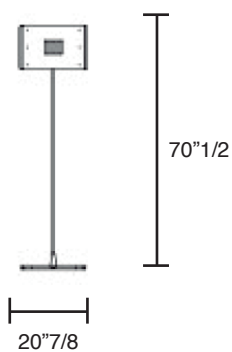

### *Description*

White or gold painted metal floor lamp with Swarovski crystals.

### *Dimensions*

Ø20"7/8W x 70"1/2H

### **Light Bulb:**

Max 3x60W G9 + 1x75W GU10 230V