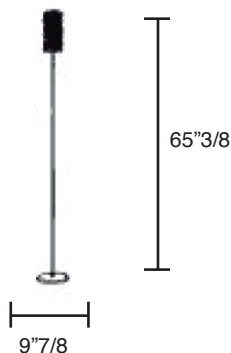

Polar

Description

Floor lamp with Swarovski crystals. Available in: chrome-plated metal or painted metal (light blue, yellow, white or green)

Dimensions

Ø9"7/8 x 65"3/8H

Light Bulb:

Max 1x60W G9 230V10 230V