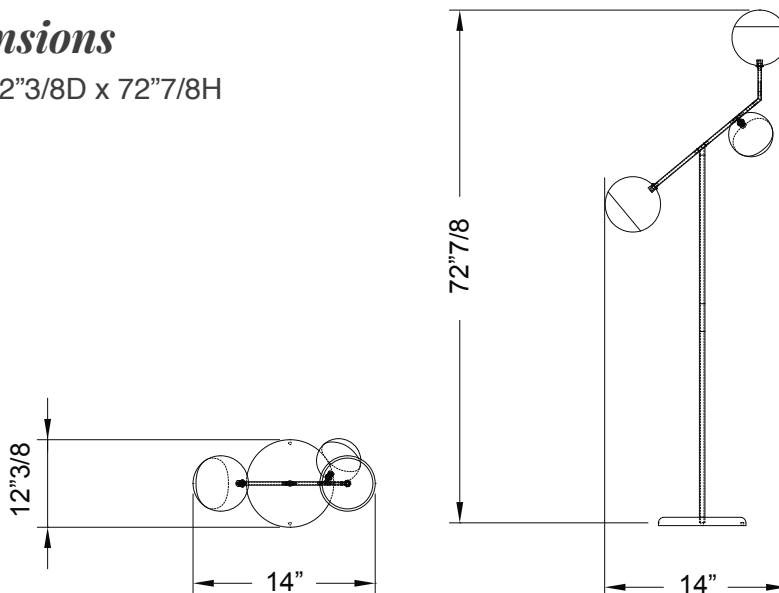

Bulles XL

Floor lamp

Description

Table lamp with structure in glazed steel and details in antiqued dark brass. Adjustable 'light filter' sphere Ø 6" 1/4 in borosilicate glass in silver finishing. LED lighting. (5W G9 3000K)

Dimensions

14"W x 12"3/8D x 72"7/8H

Finishes and materials

Structure: Glazed steel
Details: Antiqued dark brass

(For more specifications, please refer to "Finishes & Materials")