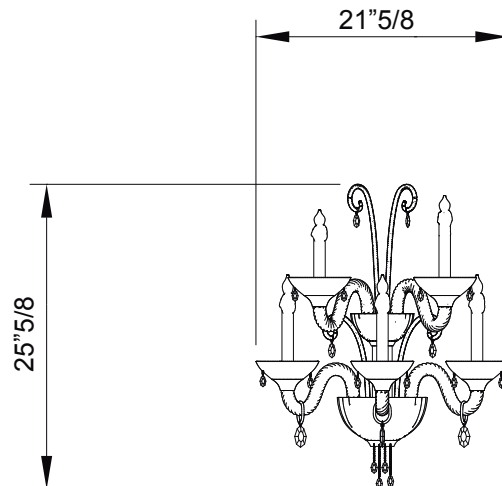

Candelabro

Wall Lamp

Description

Wall lamp with arms with pendant crystal drops in transparent glass and details in chromed metal. Blown Murano glass candles with central core equipped with LED bulb.

Dimensions

Ø 21"5/8 x 25"5/8H

Finishes and materials

Arms and pendants: Transparent glass

Details: chromed metal

Candles: Blown Murano glass

(For more specifications, please refer to "Finishes & Materials")