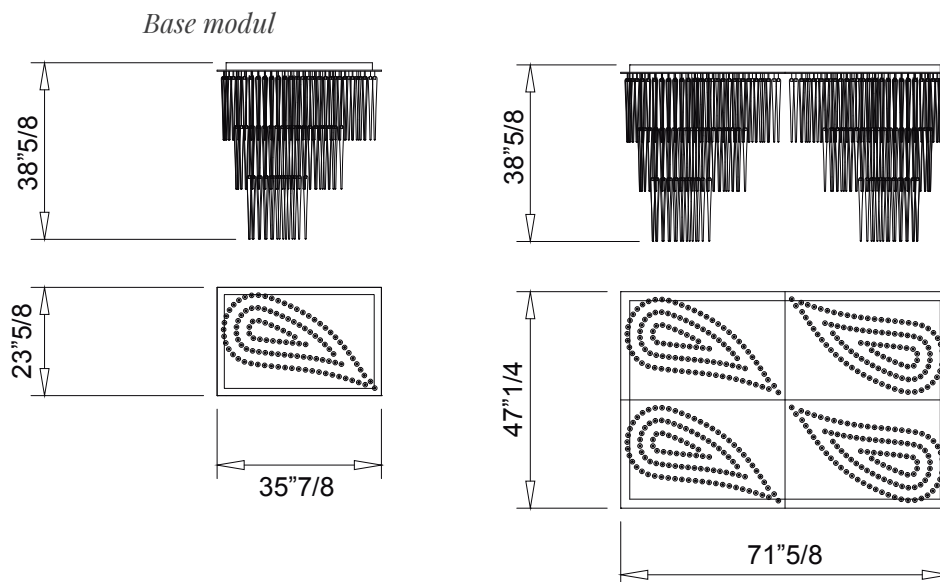

Ice Special

Ceiling Lamp

Description

Ceiling lamp with a rectangular mirror glass support and suspended solid Murano glass elements with LED inside (1,5W G4 12V 2700K).

Dimensions

113 elements, drop shape: 23"5/8W x 35"7/8D x 38"5/8H (BASE MODUL)

452 elements, drop shape: 71"5/8W x 47"1/4D x 38"5/8H

Finishes and materials

Support: mirror glass

Suspended elements: Murano glass with LED inside

(For more specifications, please refer to "Finishes & Materials")