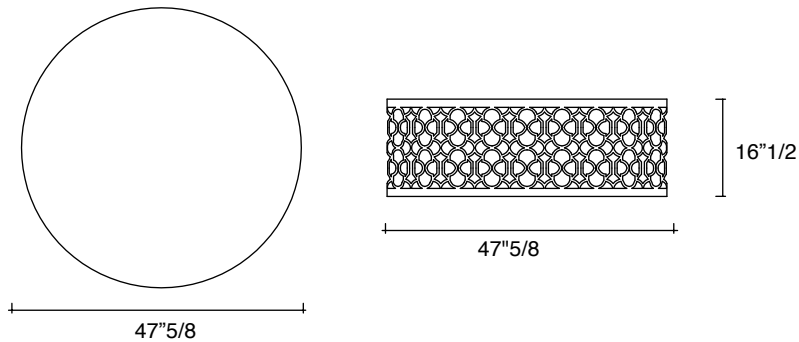

Nuage

Description

Coffee table with wooden or marble top.
Steel base.

Dimensions

Ø 47"5/8 x 16"1/2H

Finishes and materials

Top: Wood or Marble.
Base: Steel.

(For more specifications, please refer to "Finishes & Materials")