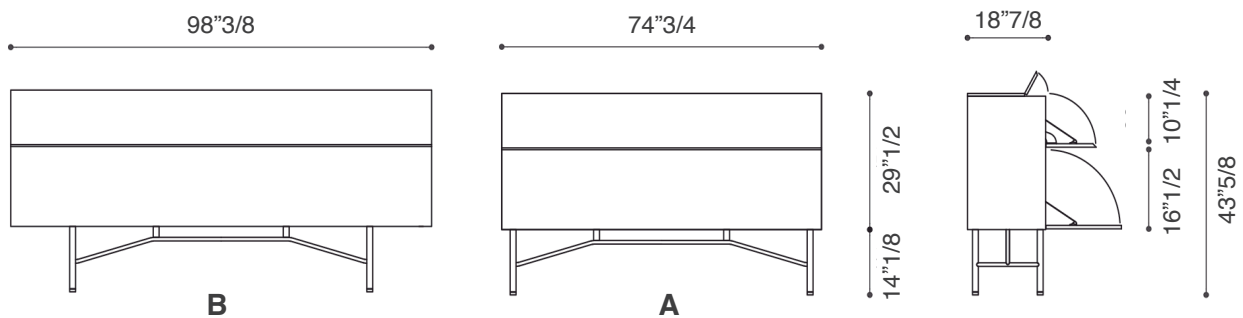

Gran Buffet

Sideboard

Design: Massimo Castagna

Description

Doors and top are matt lacquered, glossy lacquered or veneered. External sides are matt lacquered or veneered. Matt Slate Grey lacquered interior, dividers and back-lit rear panel in matt metahacrylate. Transparent glass shelves. Metal base with brushed nickel finish.

Dimensions

- A) 74"3/4W x 18"7/8D x 43"5/8H
- B) 98"3/8W x 18"7/8D x 43"5/8H

Finishes and materials

Door and Top: mat lacquered, glossy lacquered or veneered
 External sides: matt lacquered or veneered
 Base: brushed nickel finish