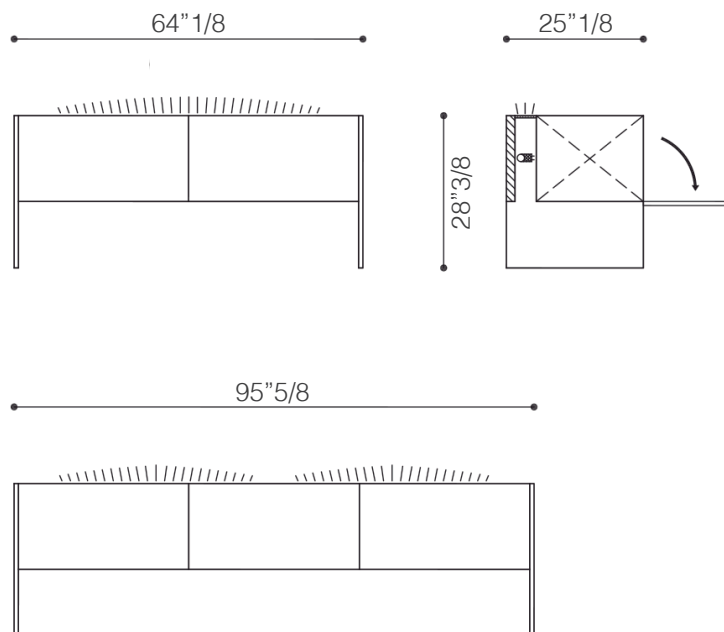

Steel

Description

Sideboard with side panels in stainless steel mirror polished. Interior finish matte white. In essence brown oak, lauro preto, eucalypt thermo-treated, or matt and glossy lacquered in variety of colors.

Dimensions

64"1/8W x 25"1/8D x 28"3/8H

95"5/8W x 25"1/8D x 28"3/8H

Finishes and materials

Unit: wood or matt or glossy lacquered

Side panels: stainless steel mirror polished

(For more specifications, please refer to "Finishes & Materials")