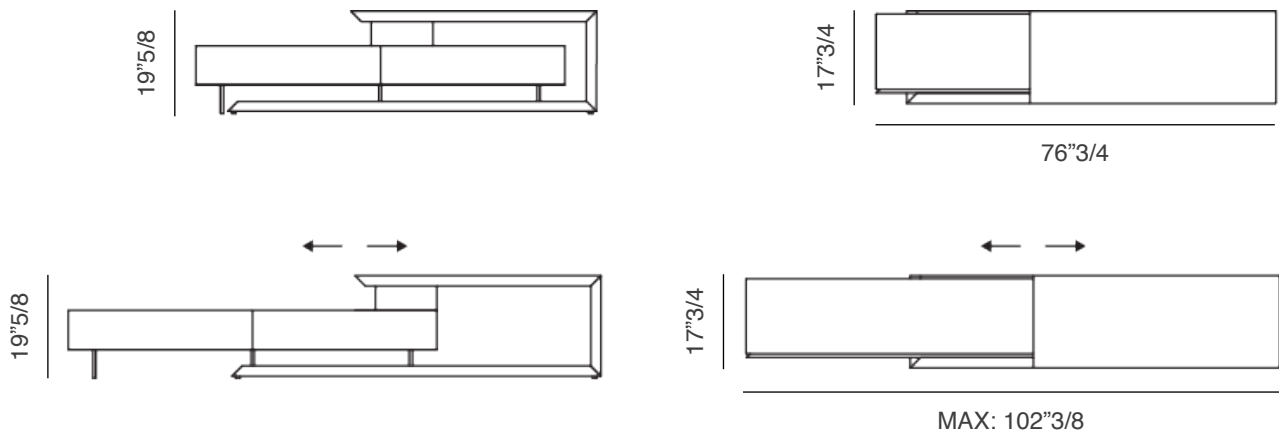

Link

Description

TV cabinet reversible and adjustable in width with white or graphite embossed lacquered frame. Drawer unit in Canaletto walnut, white or graphite embossed lacquered wood. Solid Canaletto walnut door and drawers.

Finishes and materials

Frame: White (GF71) or graphite (GF69) embossed lacquered.

Drawer Unit & Doors: Canaletto walnut (NC), white (GF71) or graphite (GF69) embossed lacquered.

(For more specifications, please refer to "Finishes & Materials")

Link TV Stand: 76"3/4 to 102"3/8W x 17"3/4D x 19"5/8H