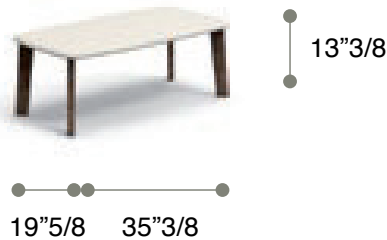

Cleo

Description

Ottoman with frame in solid teak and cover in the fabrics of the collection.
Dry foam padding.
The fabric easy to wash and resistant to weather exposure.
Matching with Cleo rocking chair and lounge chair.

Dimensions

35"3/8W x 19"5/8D x 13"3/8H

Finishes and materials

Frame: Teak wood.
Seat and pillows cover: Cleo fabrics.

(For more specifications, please refer to "Finishes & Materials")