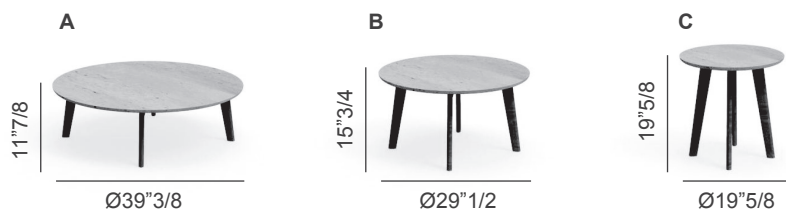

Cleo

Design: Marco Acerbis

Description

Round coffee table made in natural teak wood. Available in three different sizes. Weather resistant. Made in Italy.

Dimensions

A) $\text{Ø}39\frac{3}{8}\text{W} \times 11\frac{7}{8}\text{H}$

B) $\text{Ø}29\frac{1}{2}\text{W} \times 15\frac{3}{4}\text{H}$

C) $\text{Ø}19\frac{5}{8}\text{W} \times 19\frac{5}{8}\text{H}$

Finishes and materials

Structure: Natural teak wood (L9).

(For more specifications, please refer to “Finishes & Materials”)