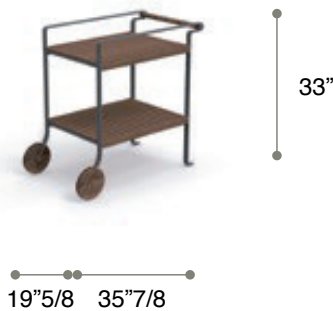

Cleo

Description

Trolley with a teak frame.
Aluminum structure is powder painted in stone grey color.

Dimensions

35"7/8W x 19"5/8D x 33"H

Finishes and materials

Tops: Teak wood.
Structure: Aluminium, A16 Stone grey.